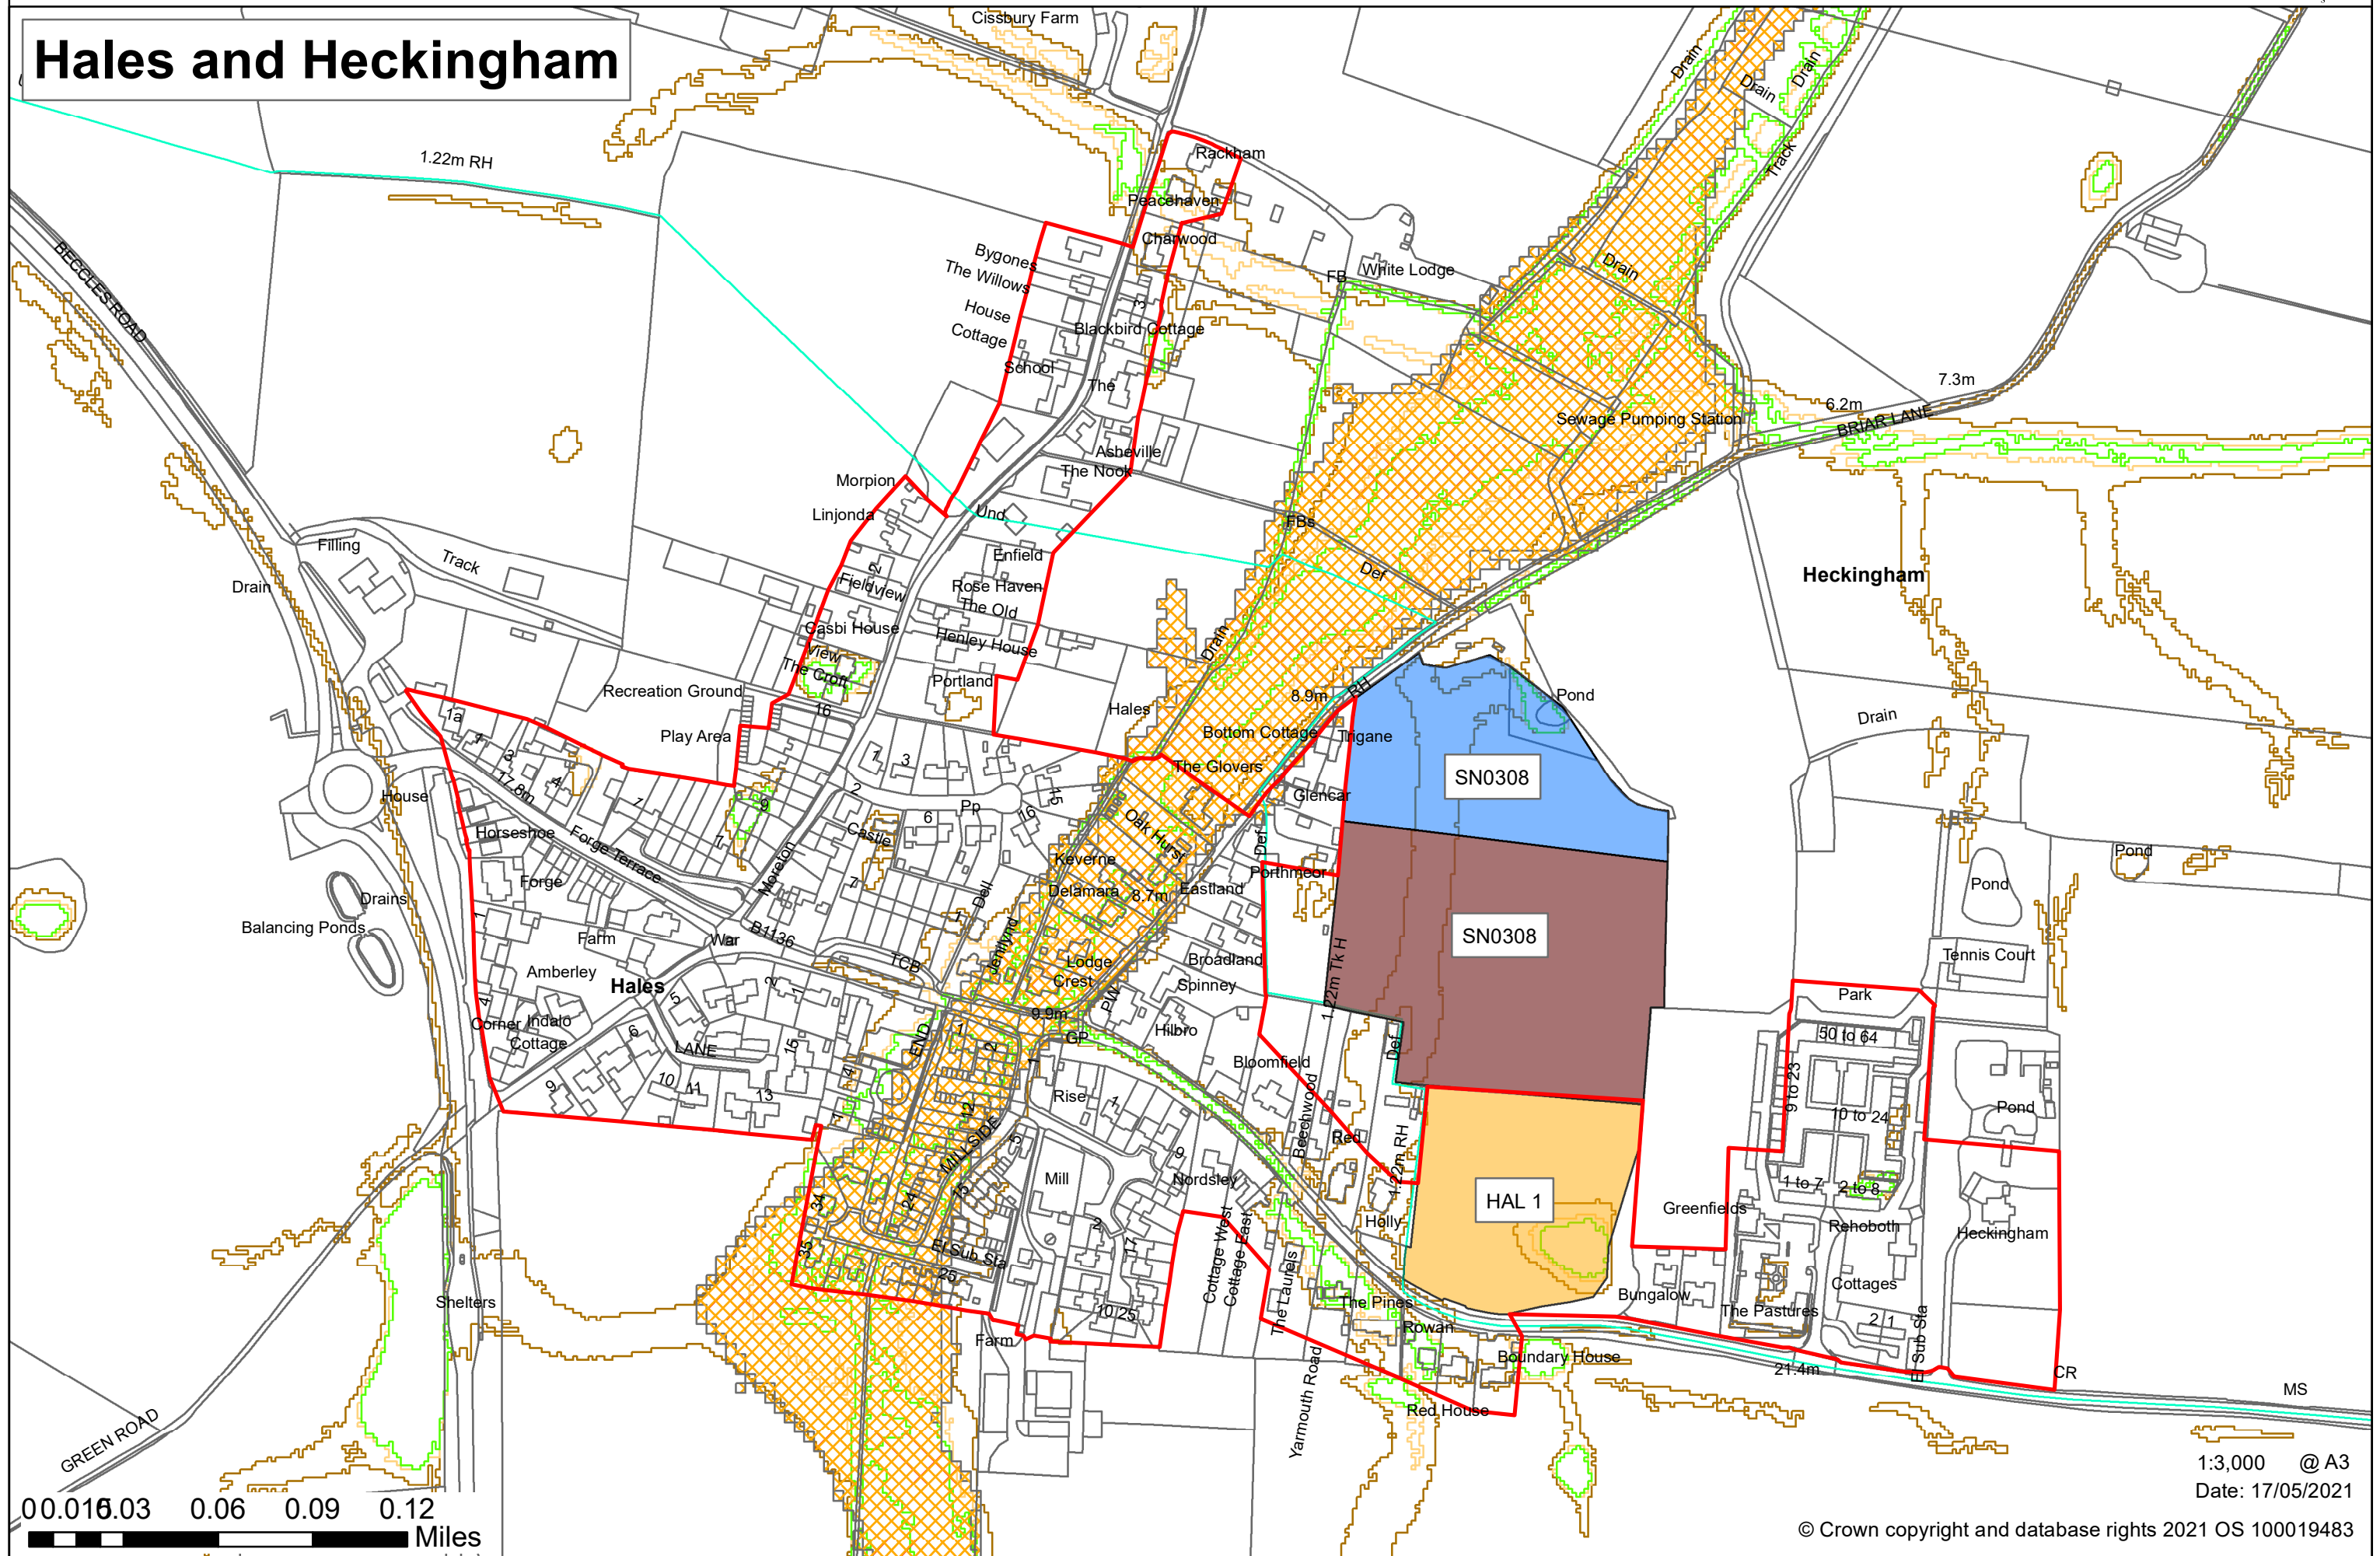

South Norfolk Village Clusters Housing Allocations Plan

**Hales and Heckingham,
Langley Street, Carleton
St Peter, Claxton, Raveningham
and Sisland**

0 0.125 0.25 0.5 0.75 1 Miles

1:25,066 @ A3
Date: 17/05/2021

© Crown copyright and database rights 2021 OS 100019483

South Norfolk Village Clusters Housing Allocations Plan

Claxton

0 0.03 0.06 0.12 0.18 0.24 Miles

1:5,747 @ A3
Date: 17/05/2021

© Crown copyright and database rights 2021 OS 100019483

South Norfolk Village Clusters Housing Allocations Plan

Hales and Heckingham

00.016.03 0.06 0.09 0.12 Miles

1:3,000 @ A3
Date: 17/05/2021

© Crown copyright and database rights 2021 OS 10019483