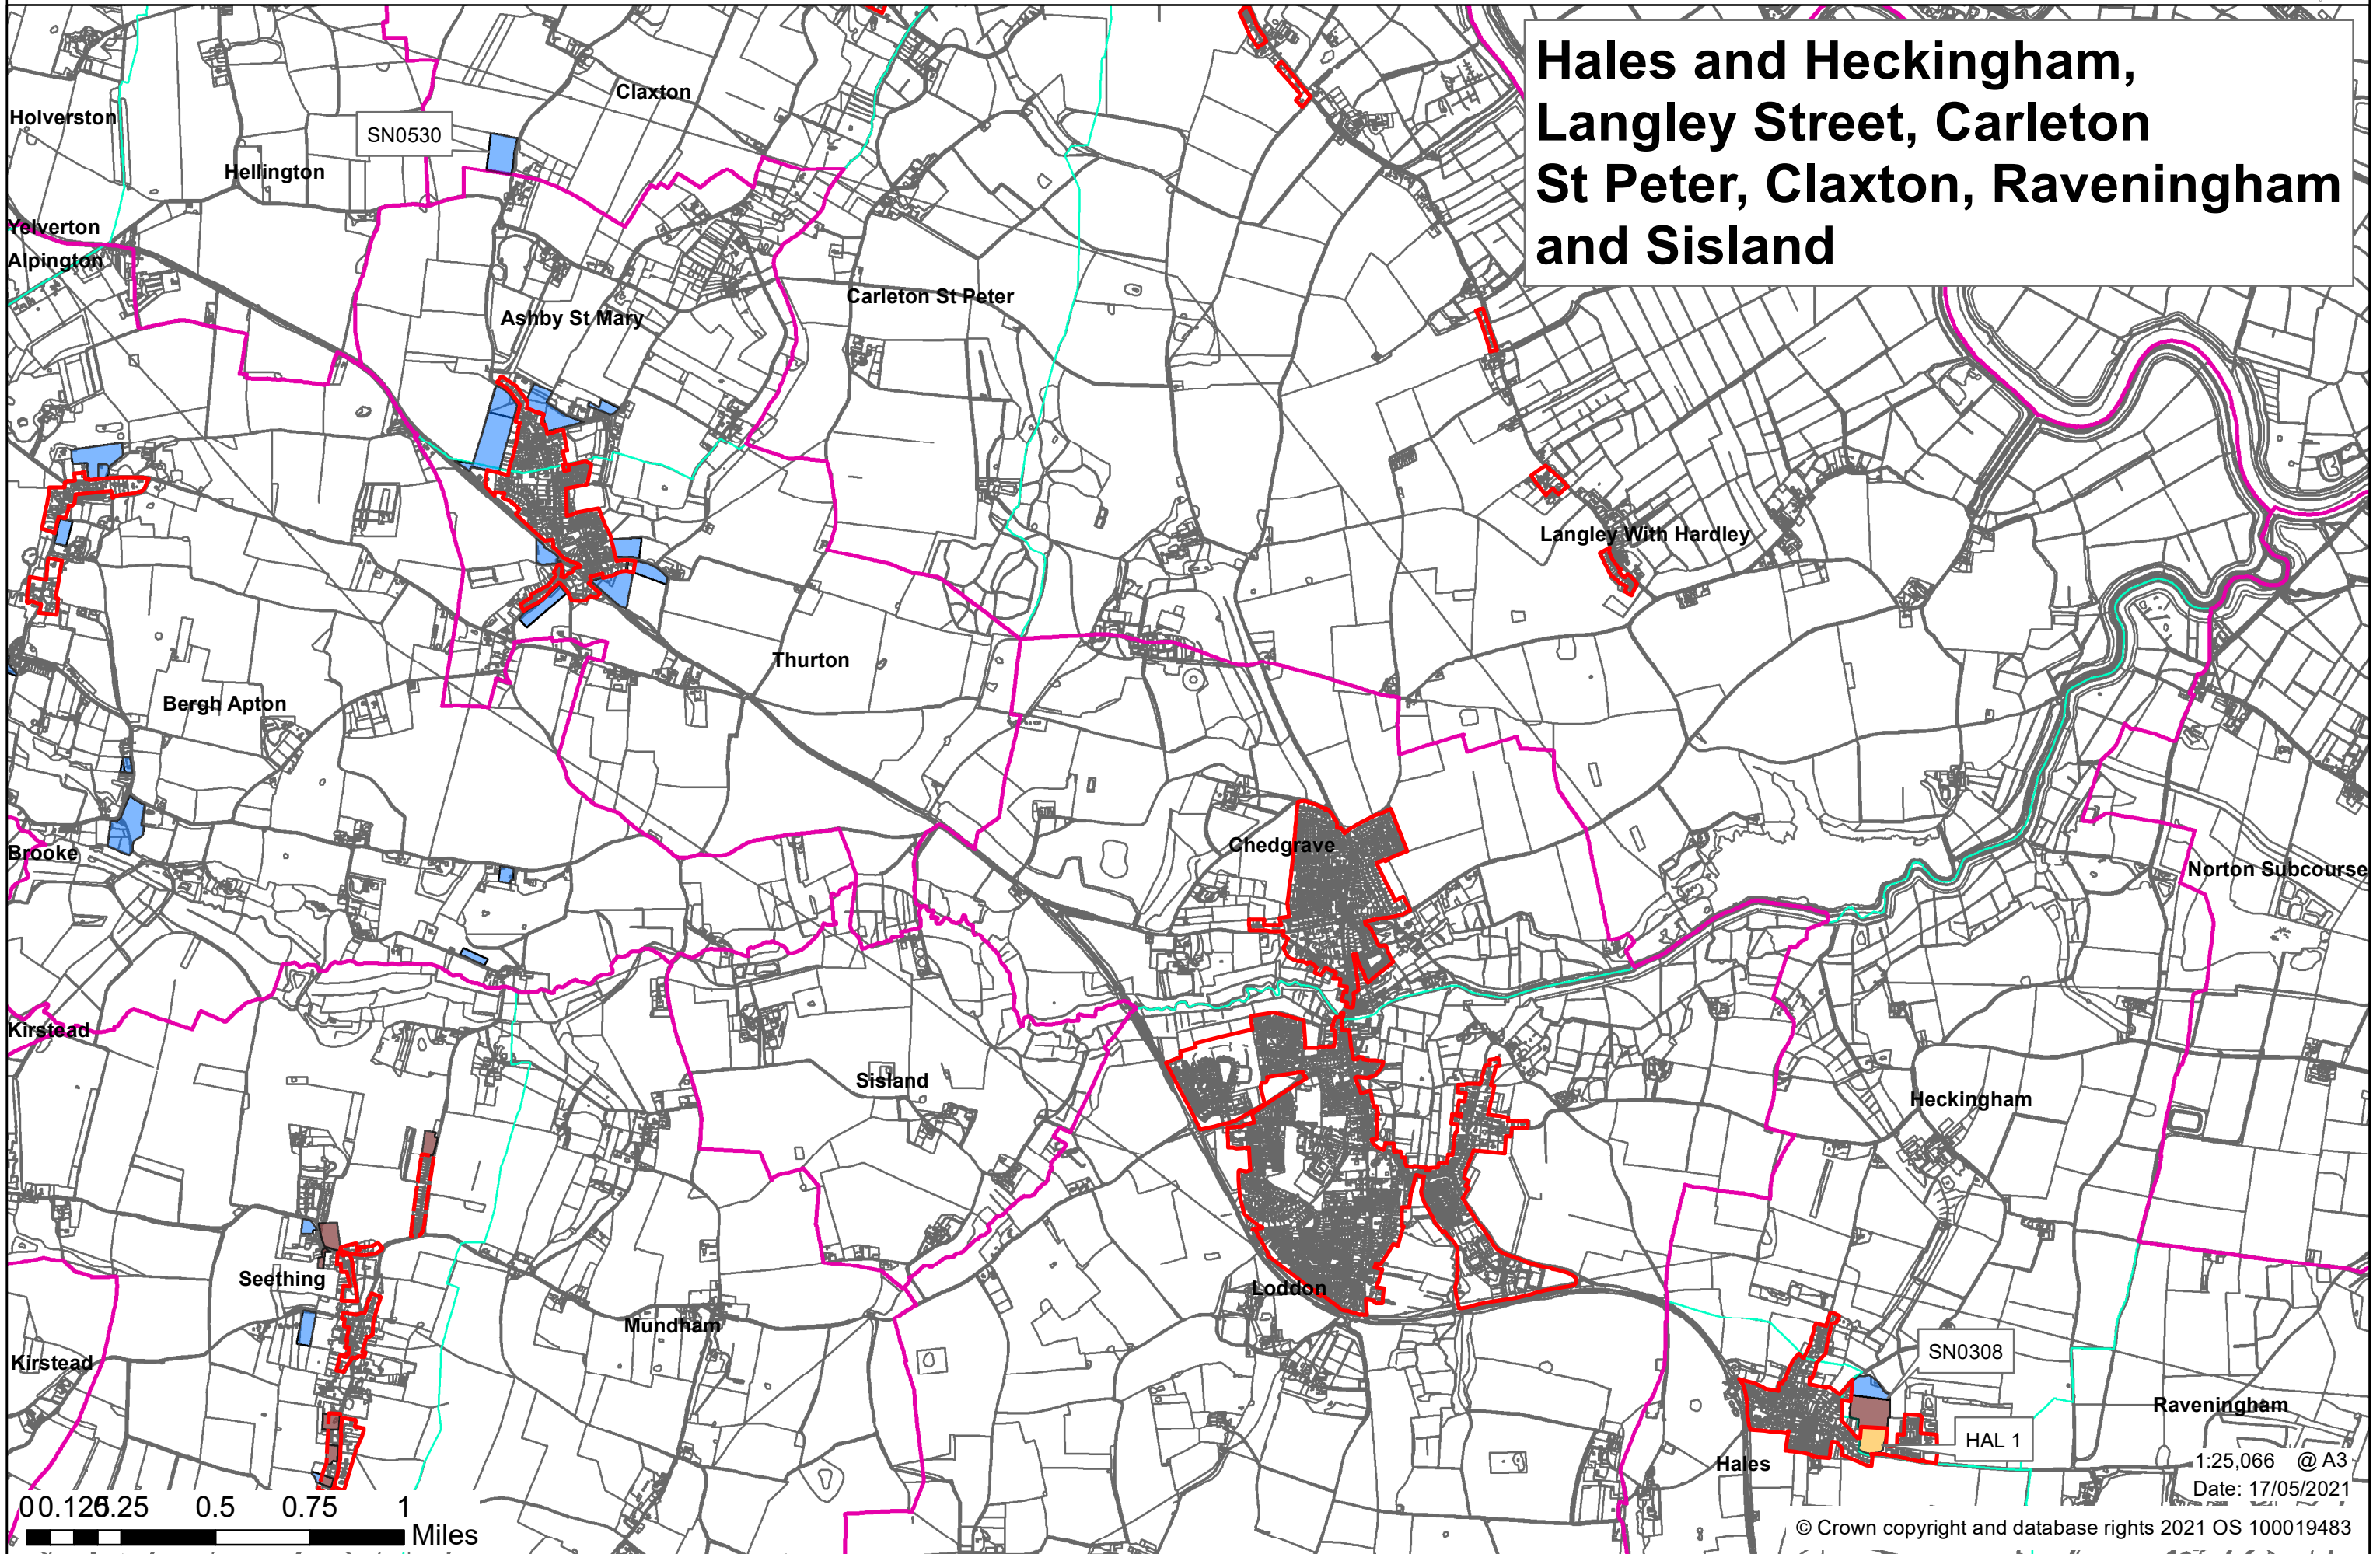

South Norfolk Village Clusters Housing Allocations Plan

**Hales and Heckingham,
Langley Street, Carleton
St Peter, Claxton, Raveningham
and Sisland**

0 0.125 0.25 0.5 0.75 1 Miles

1:25,066 @ A3
Date: 17/05/2021

© Crown copyright and database rights 2021 OS 100019483

South Norfolk Village Clusters Housing Allocations Plan

Claxton

0 0.03 0.06 0.12 0.18 0.24 Miles

1:5,747 @ A3
Date: 17/05/2021

© Crown copyright and database rights 2021 OS 100019483

South Norfolk Village Clusters Housing Allocations Plan

Hales and Heckingham

00.016.03 0.06 0.09 0.12 Miles

1:3,000 @ A3
Date: 17/05/2021

© Crown copyright and database rights 2021 OS 10019483