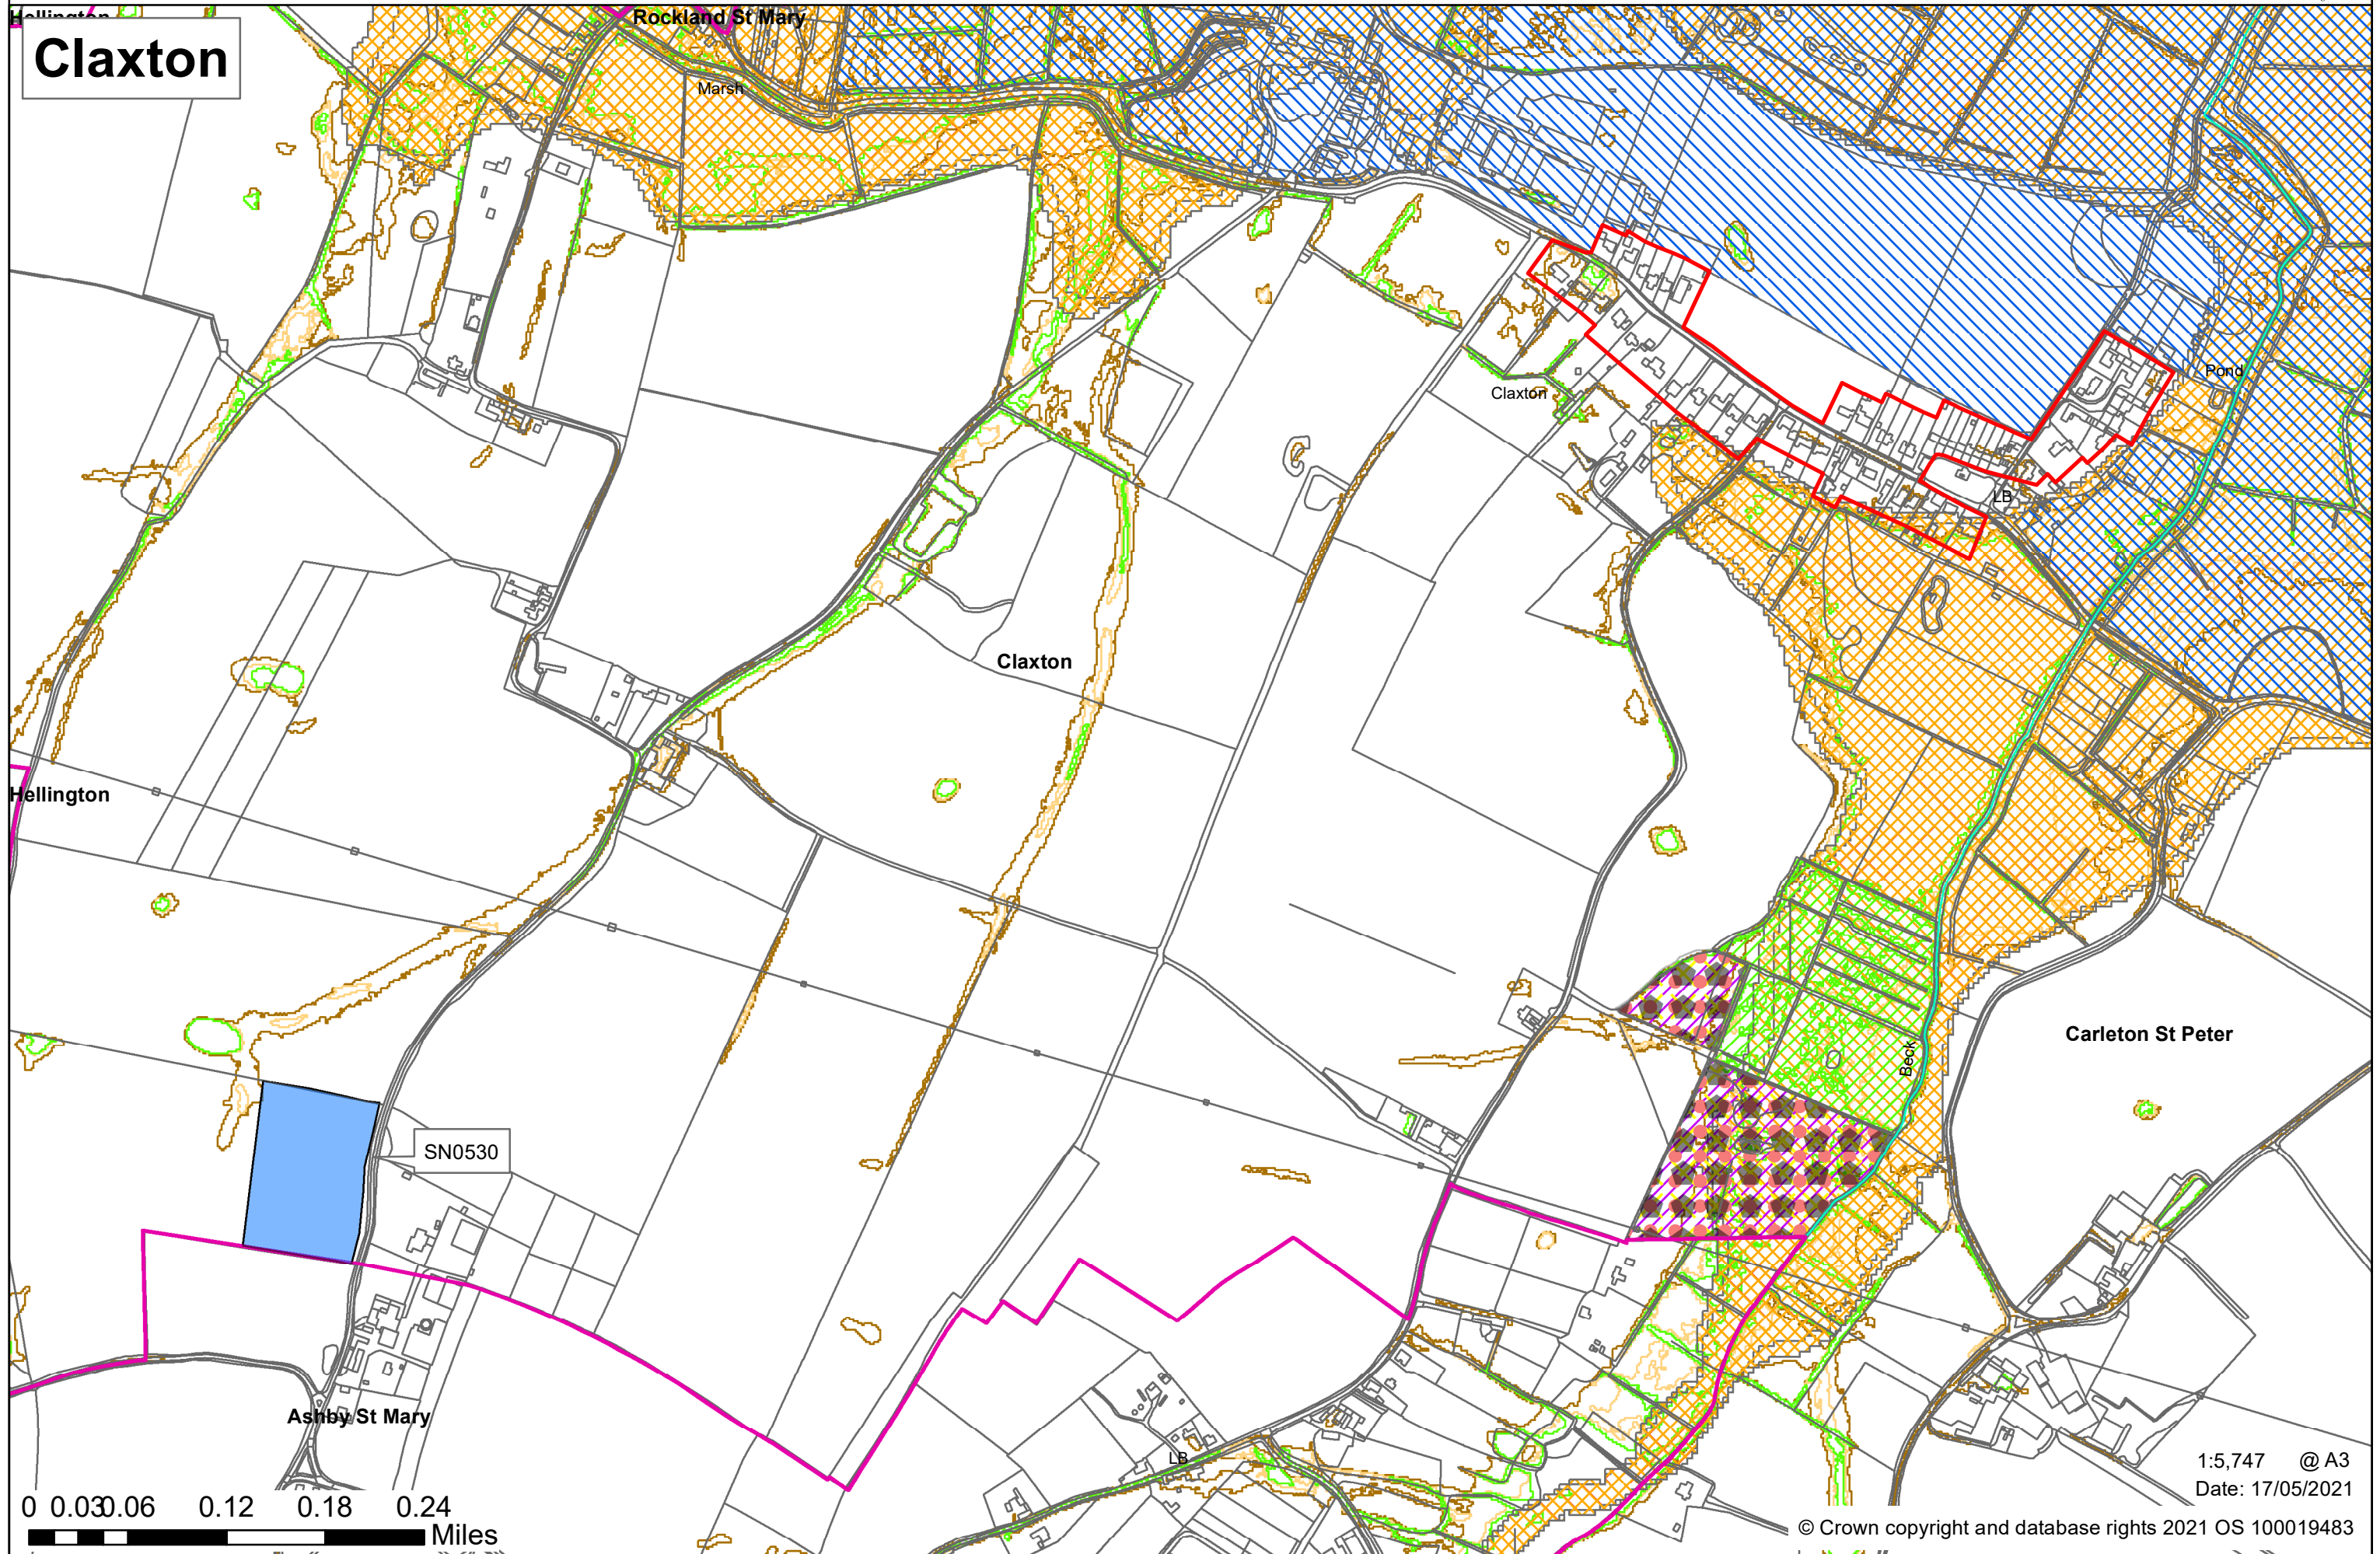

South Norfolk Village Clusters Housing Allocations Plan

**Hales and Heckingham,
Langley Street, Carleton
St Peter, Claxton, Raveningham
and Sisland**

0 0.125 0.25 0.5 0.75 1 Miles

1:25,066 @ A3
Date: 17/05/2021

© Crown copyright and database rights 2021 OS 100019483

South Norfolk Village Clusters Housing Allocations Plan

Claxton

0 0.03 0.06 0.12 0.18 0.24 Miles

1:5,747 @ A3
Date: 17/05/2021

© Crown copyright and database rights 2021 OS 100019483

South Norfolk Village Clusters Housing Allocations Plan

Hales and Heckingham

00.016.03 0.06 0.09 0.12 Miles

1:3,000 @ A3
Date: 17/05/2021

© Crown copyright and database rights 2021 OS 10019483